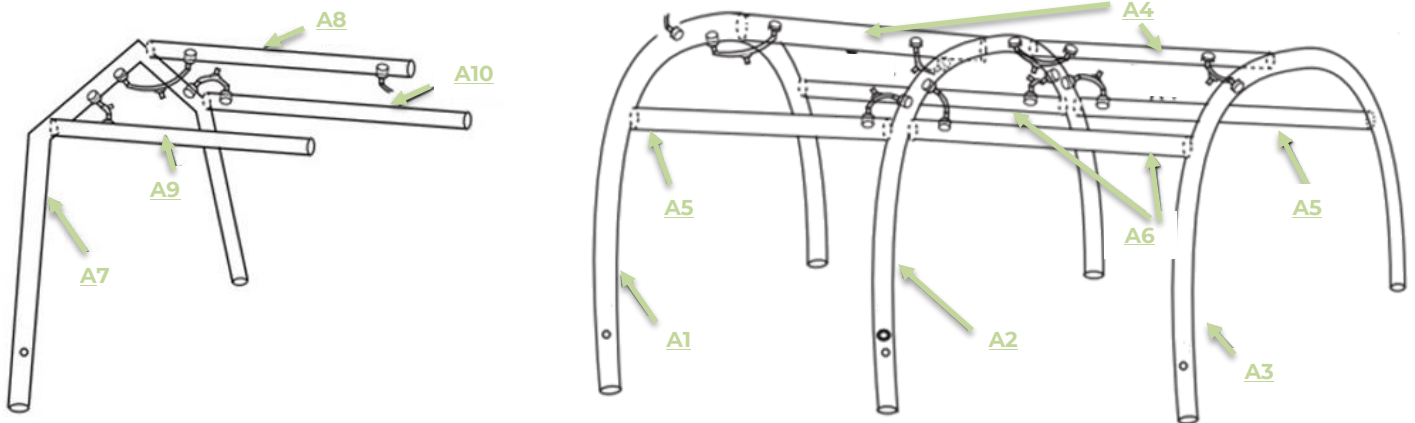

# Parts & Accessories List

## AIRFORCE 1<sup>V2</sup>

CODE: 0190107-001

Part #	Description
<b>Accessories</b>	
0192309-001	Airforce 1 V2 - Roof Cover
0202128-001	Airforce 1 - Ground Sheet
0190202-001	Canvaslite Sunroom
<b>Spare parts</b>	
9190107-011	Airforce 1 V2 - ( <b>A1</b> Beam)
9190107-021	Airforce 1 V2 - ( <b>A2</b> Beam)
9190107-031	Airforce 1 V2 - ( <b>A3</b> Beam)
9190107-041	Airforce 1 V2 - ( <b>A4</b> Beam)
9190107-051	Airforce 1 V2 - ( <b>A5</b> Beam)
9190107-061	Airforce 1 V2 - ( <b>A6</b> Beam)
9190107-071	Airforce 1 V2 - ( <b>A7</b> Beam)
9190107-081	Airforce 1 V2 - ( <b>A8</b> Beam)
9190107-091	Airforce 1 V2 - ( <b>A9</b> Beam)
9190107-101	Airforce 1 V2 - ( <b>A10</b> Beam)
9190107-111	Airforce 1 - (Carry Bag Only)
9099923-00000	Isolating Valve (Canvas & Pro Series)
9099922-00000	Boston Valve (Inflatable Canvas) - Black