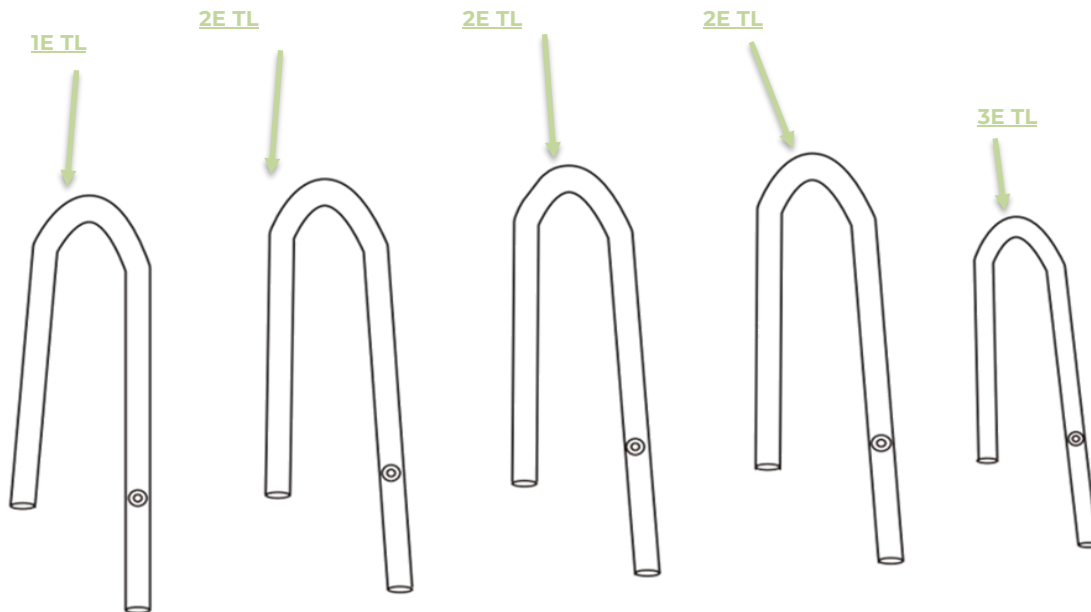

# Parts & Accessories List

## EVO TL<sup>V2</sup>

CODE: 0197002-003

**NOTE:** Part 1E TL is located at the front entrance of the tent.

Part #	Description
<b>Accessories</b>	
0192102-00000	EVO TL V2 Solid Ground Sheet
0192312-00000	EVO TL V2 Roof Cover
0196526-000	Evo TL V2 Aerobase Link
019682-001	Evo TL V2 Awning Wall Set
<b>Spare Parts</b>	
9197002-103	Evo TL V2 ( <b>1E TL</b> Beam - Front)
9197002-203	Evo TL V2 ( <b>2E TL</b> Beam - Middle)
9197002-303	Evo TL V2 ( <b>3E TL</b> Beam - Rear)
0199920-00000	Boston Valve (Inflatable Domes 2019 onwards)
9197002-031	EVO TL V2 (Carry Bag Only)
9197001-051	Evo / Pro Series 2022 Onwards (Front Webbing 1pc)
9197002-041	Evo TL V2 (Inner)
0191312-00000	Pro Series Pump
9191312-100	Pro Series Pump (Nozzle - Boston Valve 1pc)
9191312-0000C	Pressure Release Valve