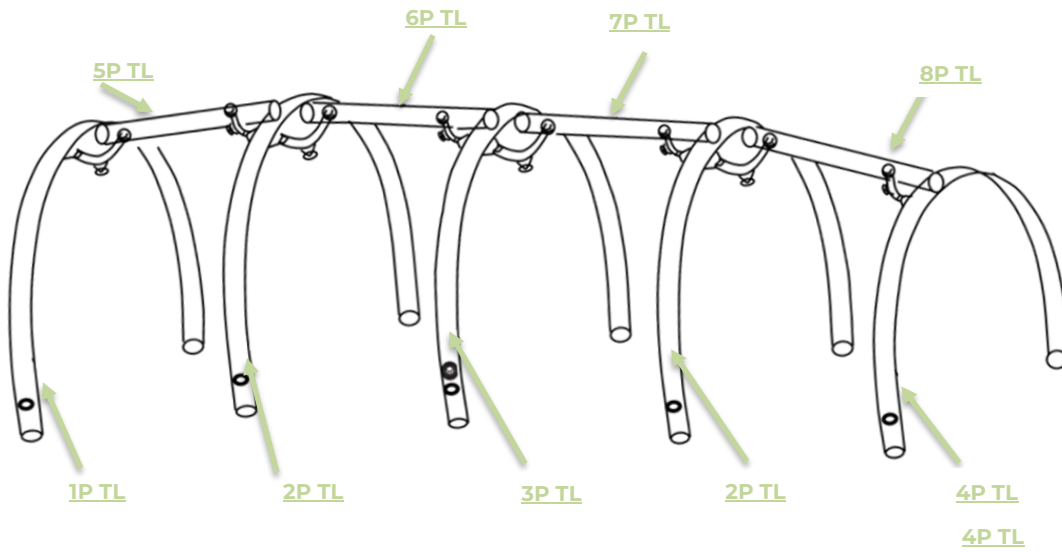

Parts & Accessories List

PRO TL^{V2}

CODE: 0176605-001

NOTE: Part 1P TL is located at the front entrance of the tent.

Part #	Description	
Accessories		
0222113-000	Pro TL V2 Solid Ground Sheet	
0222305-000	Pro TL V2 Roof Cover	
0226523-000	Pro TL V2 Aerobase 3 Link	
0226833-000	Pro TL V2 Awning Wall Set	
Spare Parts		
9176605-101	Pro TL V2 (1P TL Beam)	
9176605-201	Pro TL V2 (2P TL Beam)	
9176605-301	Pro TL V2 (3P TL Beam)	
9176605-401	Pro TL V2 (4P TL Beam)	
9176605-501	Pro TL V2 (5P TL Beam - Ridge)	
9176605-601	Pro TL V2 (6P TL Beam - Ridge)	
9176605-701	Pro TL V2 (7P TL Beam - Ridge)	
9176605-801	Pro TL V2 (8P TL Beam - Ridge)	
9176605-0000A	TL Pro (Side Brow Pole)	
9099923-00000	Isolating Valve (Canvas & Pro Series)	
9099926-001	Boston Valve (2022 Onwards) - Green	
9197001-051	Evo / Pro Series 2022 Onwards (Front Webbing 1pc)	
0191312-00000	Pro Series Pump	
9191312-100	Pro Series Pump (Nozzle - Boston Valve 1pc)	
9191312-0000C	Pressure Release Valve	