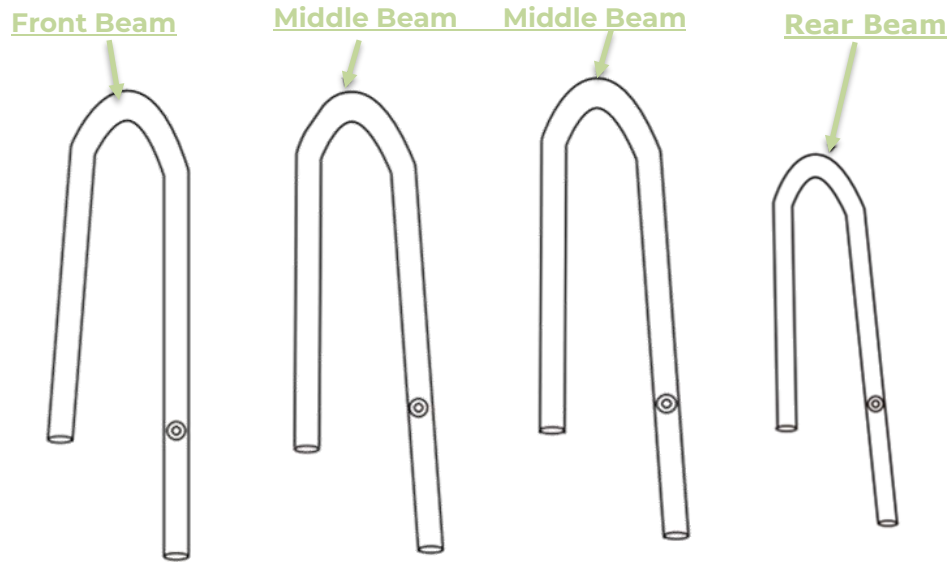

Parts & Accessories List

AERO TL PRO

CODE: 0176605-00000

Part #	Description
Accessories	
0172113-002	Aero TL Solid Ground Sheet
0172305-00000	Aero TL Pro Roof Cover
0196523-00000	Aerobase Pro Link M (Aerobase 3)
Spare Parts	
9176605-000EF	Aero TL Pro (Front Beam - Red Tab)
9176605-000GH	Aero TL Pro (Middle Beam - Yellow Tab)
9176605-000IJ	Aero TL Pro (Rear Beam - Grey Tab)
9176605-0000A	Aero TL Pro (Side Brow Pole)
0199920-00000	Boston Valve (Inflatable Domes 2019 onwards)
9176605-0000C	Aero TL Pro (Carry Bag Only)
9176600-0000G	Aero PRO (Front Webbing 1pc)
0191312-00000	Pro Series Pump
9191312-100	Pro Series Pump (Nozzle - Boston Valve 1pc)
9191312-0000C	Pressure Release Valve