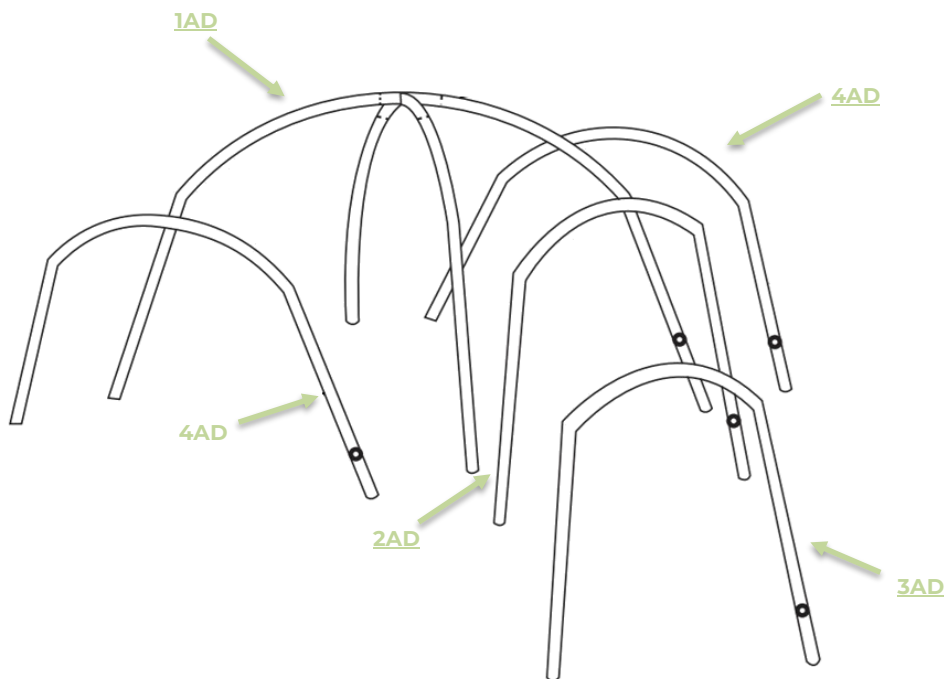

# Parts & Accessories List

## PRO II<sup>V2</sup>

CODE: 0176602-001

**NOTE:** Part 3AD is located at the front entrance of the tent.

Part #	Description
<b>Accessories</b>	
0222102-000	Pro II V2 Solid Ground Sheet
0222332-000	Pro II V2 Roof Cover
0226522-000	Pro III / II V2 Aerobase Link
0226830-000	Pro III / II V2 Awning Wall Set
<b>Spare Parts</b>	
9176601-101	Pro III / II V2 ( <b>1AD</b> Beam - Cross)
9176601-201	Pro III / II V2 ( <b>2AD</b> Beam - Front Door)
9176601-301	Pro III / II V2 ( <b>3AD</b> Beam - Front Awning)
9176601-401	Pro III / II V2 ( <b>4AD</b> Beam - Side and Rear)
9099926-001	Isolating Valve (Canvas & Pro Series)
9099926-001	Boston Valve (2022 Onwards) - Green
9176602-501	Pro II V2 (Carry Bag Only)
9176600-0000G	Aero PRO (Front Webbing 1pc)
0191312-00000	Pro Series Pump
9191312-100	Pro Series Pump (Nozzle - Boston Valve 1pc)
9191312-0000C	Pressure Release Valve